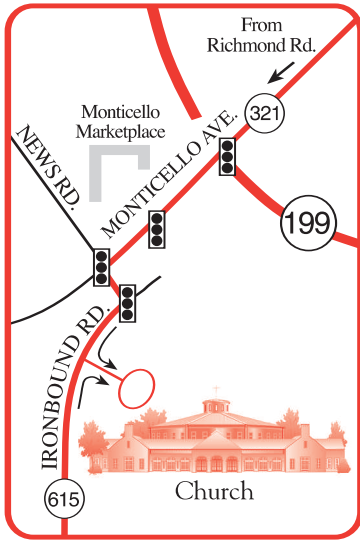

#### **Directions to Church for all Richmond Road Hotels EAST of Bypass Road**

Proceed on Richmond Road to Monticello Avenue and turn onto Monticello Avenue.  
Proceed on Monticello to the 6th stoplight (News Road, Rt. 615) and turn left.  
Proceed for a short block and turn right onto Ironbound Road.  
Proceed for 2/10 mile. The church entrance will be on your left.

#### **Directions to Church for all Richmond Road Hotels WEST of Bypass Road**

Proceed on Richmond Road to Ironbound Road (615) and turn onto Ironbound Road.  
Proceed to 1st stoplight and turn left onto continuation of Ironbound Road.  
Proceed to 1st stoplight at Monticello Avenue and turn right.  
Proceed to 3rd stoplight (Rt. 615) and turn left onto News Road.  
Proceed for a short block and turn right onto Ironbound Road.  
Proceed for 2/10 mile. The church entrance will be on your left.

#### **Directions to Church from Hotels and Timeshare Resorts on Bypass Road**

Proceed West on Bypass Road to where Bypass merges with Richmond Road.  
Continue on Richmond Road to Ironbound Road (Crown Station on left).  
Turn left and proceed to 1st stoplight.  
Turn left onto continuation of Ironbound Road.  
Proceed to 1st stoplight at Monticello Avenue and turn right.  
Proceed to 3rd stoplight (Rt. 615) and turn left onto News Road.  
Proceed for a short block and turn right onto Ironbound Road.  
Proceed for 2/10 mile. The church entrance will be on your left.

#### **Directions to Church from Hotels on Merrimac Trail (Rt. 143)**

Proceed West on Rt. 143 to Capitol Landing Road (dead end).  
Turn left and proceed over bridge to 1st stoplight at Rt. 60 East.  
Turn left onto Rt. 60 and proceed to intersection with Rt. 199 (~ 5 miles).  
Turn right (West) onto Rt. 199. Proceed to 4th stoplight (Rt. 5).  
Turn left onto Rt. 5.  
Proceed to 2nd stoplight and turn right onto Ironbound Road.  
Proceed 4/10 mile. The church entrance will be on your right.